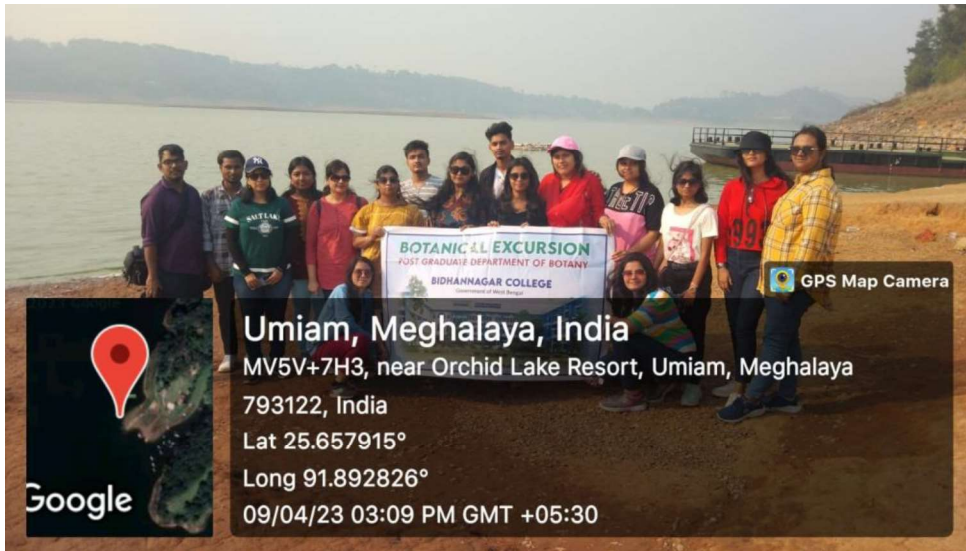

Academic year 2018-19

Excursion at Lava, Lolegaon , Kalimpong Hills, West Bengal (02.06.2019 - 06.06.2019 -5 days)

Academic year 2019-20

Excursion at Amdanga and Surrounding areas, North 24 Parganas (21.08.2019(1 day)

Academic year 2021-22

Excursion at Lava AJCBASE IBC,Sibpur, Howrah, West Bengal (17.03.2022 -1 day)

Academic year 2021-22

Excursion at Charkhoal and Chotomangoa, West Bengal (13.05.2022 to 18.05.2022 -6 days)

Academic year 2022-23

Excursion at Lava AJCBASE IBC,Sibpur, Howrah, West Bengal (03.03.2023-1 day)

Academic year 2022-23

Excursion at Manas National Parks and Shilong (05.04.2023 to 12.04.2023 -8 days)

2022.11.03 10:20